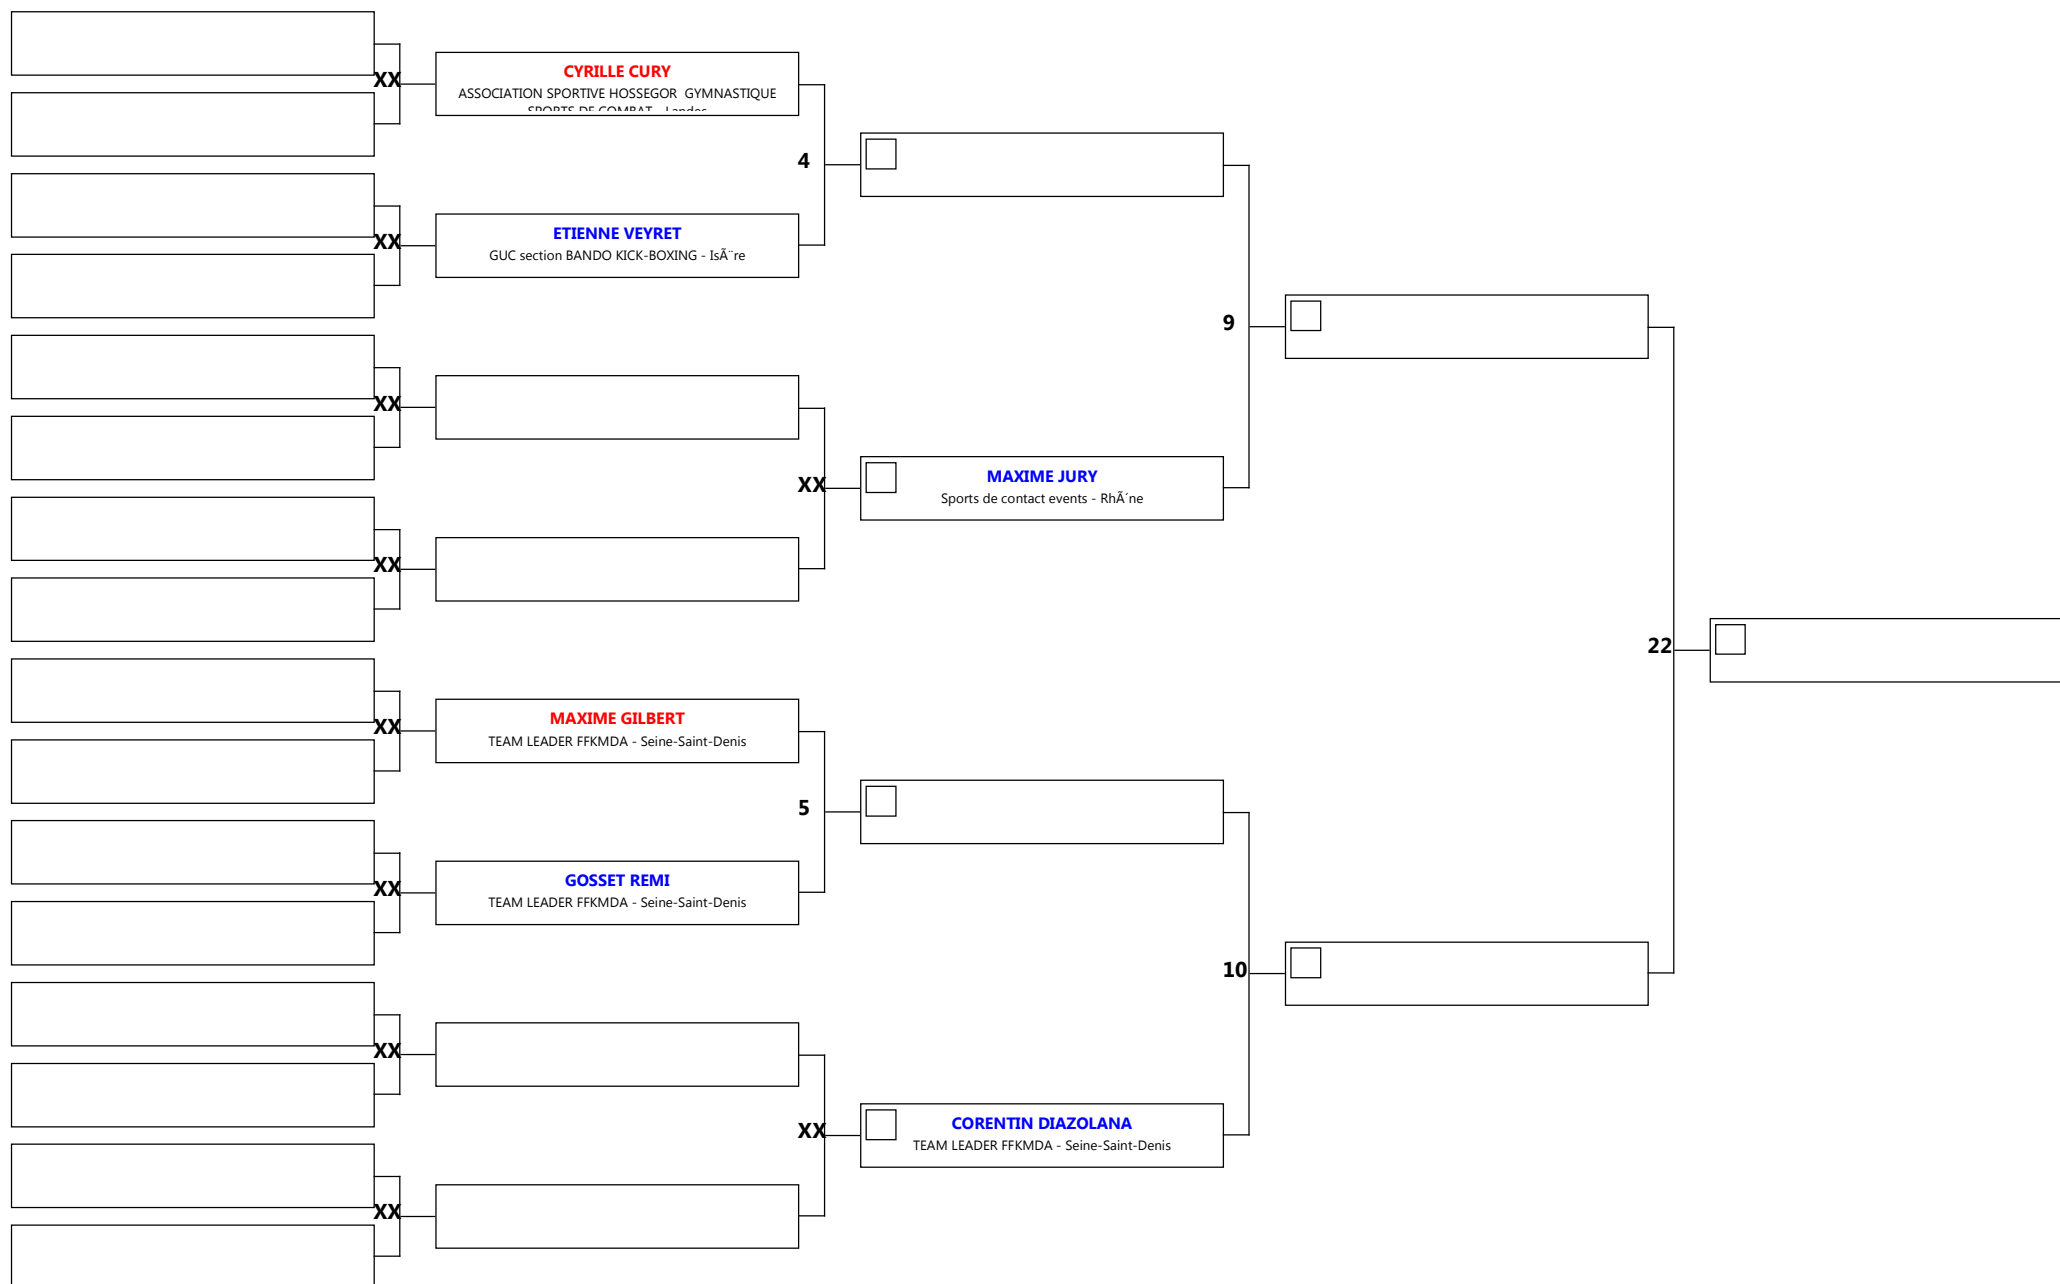

Open de France K1 Rules Light, Kick Light, Light C

Code: 0501   Discipline: KL senior 19/40 m -69

Aire: 2   Athlète/s: 6   N° A/C: 5