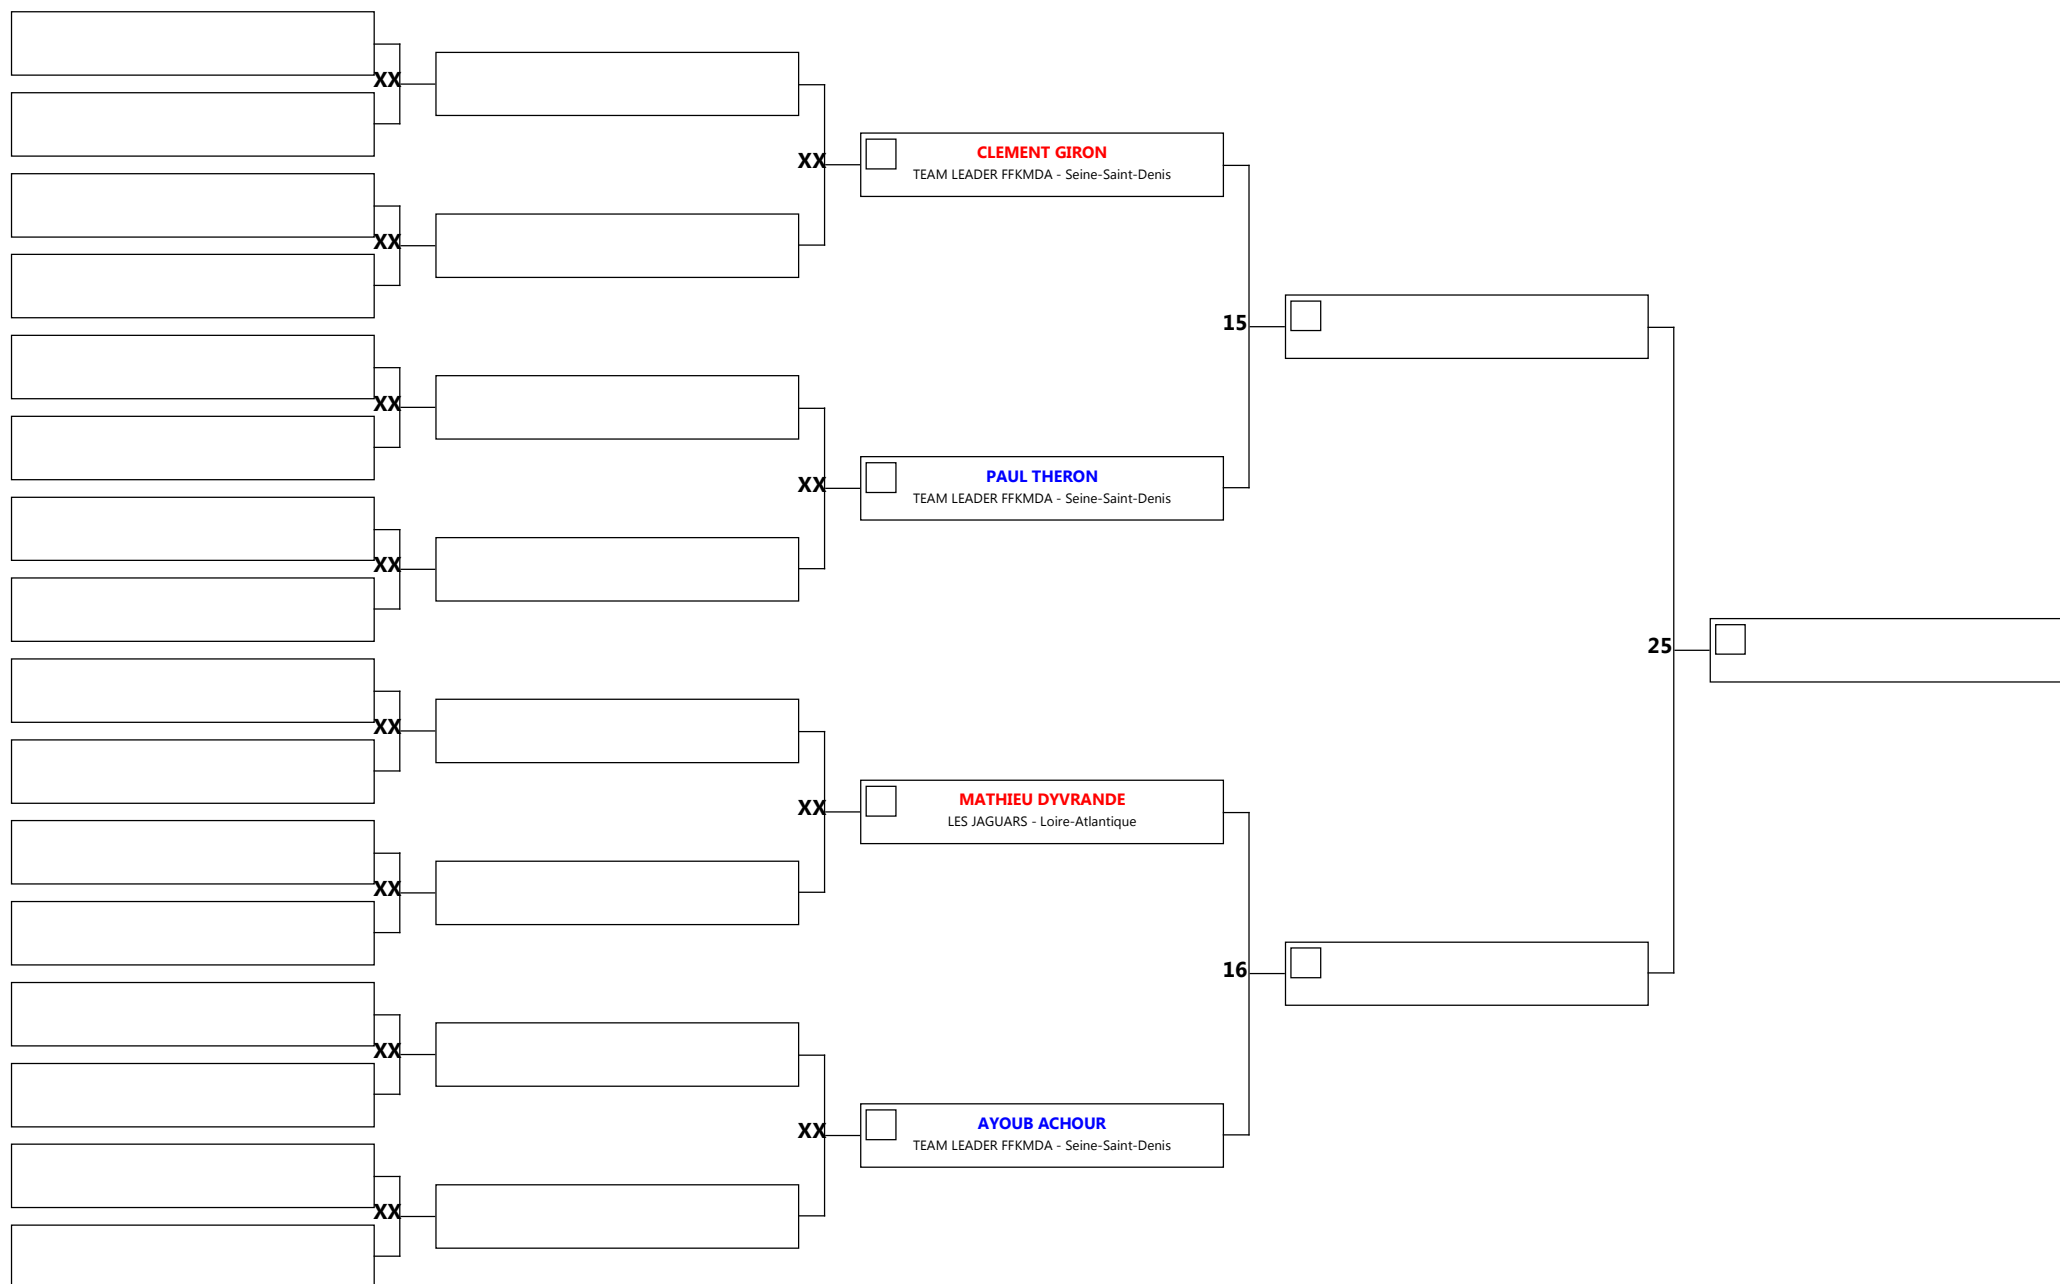

Open de France K1 Rules Light, Kick Light, Light C

Code: 0503   Discipline: KL senior 19/40 m -79

Aire: 2   Athlète/s: 4   N° A/C: 3