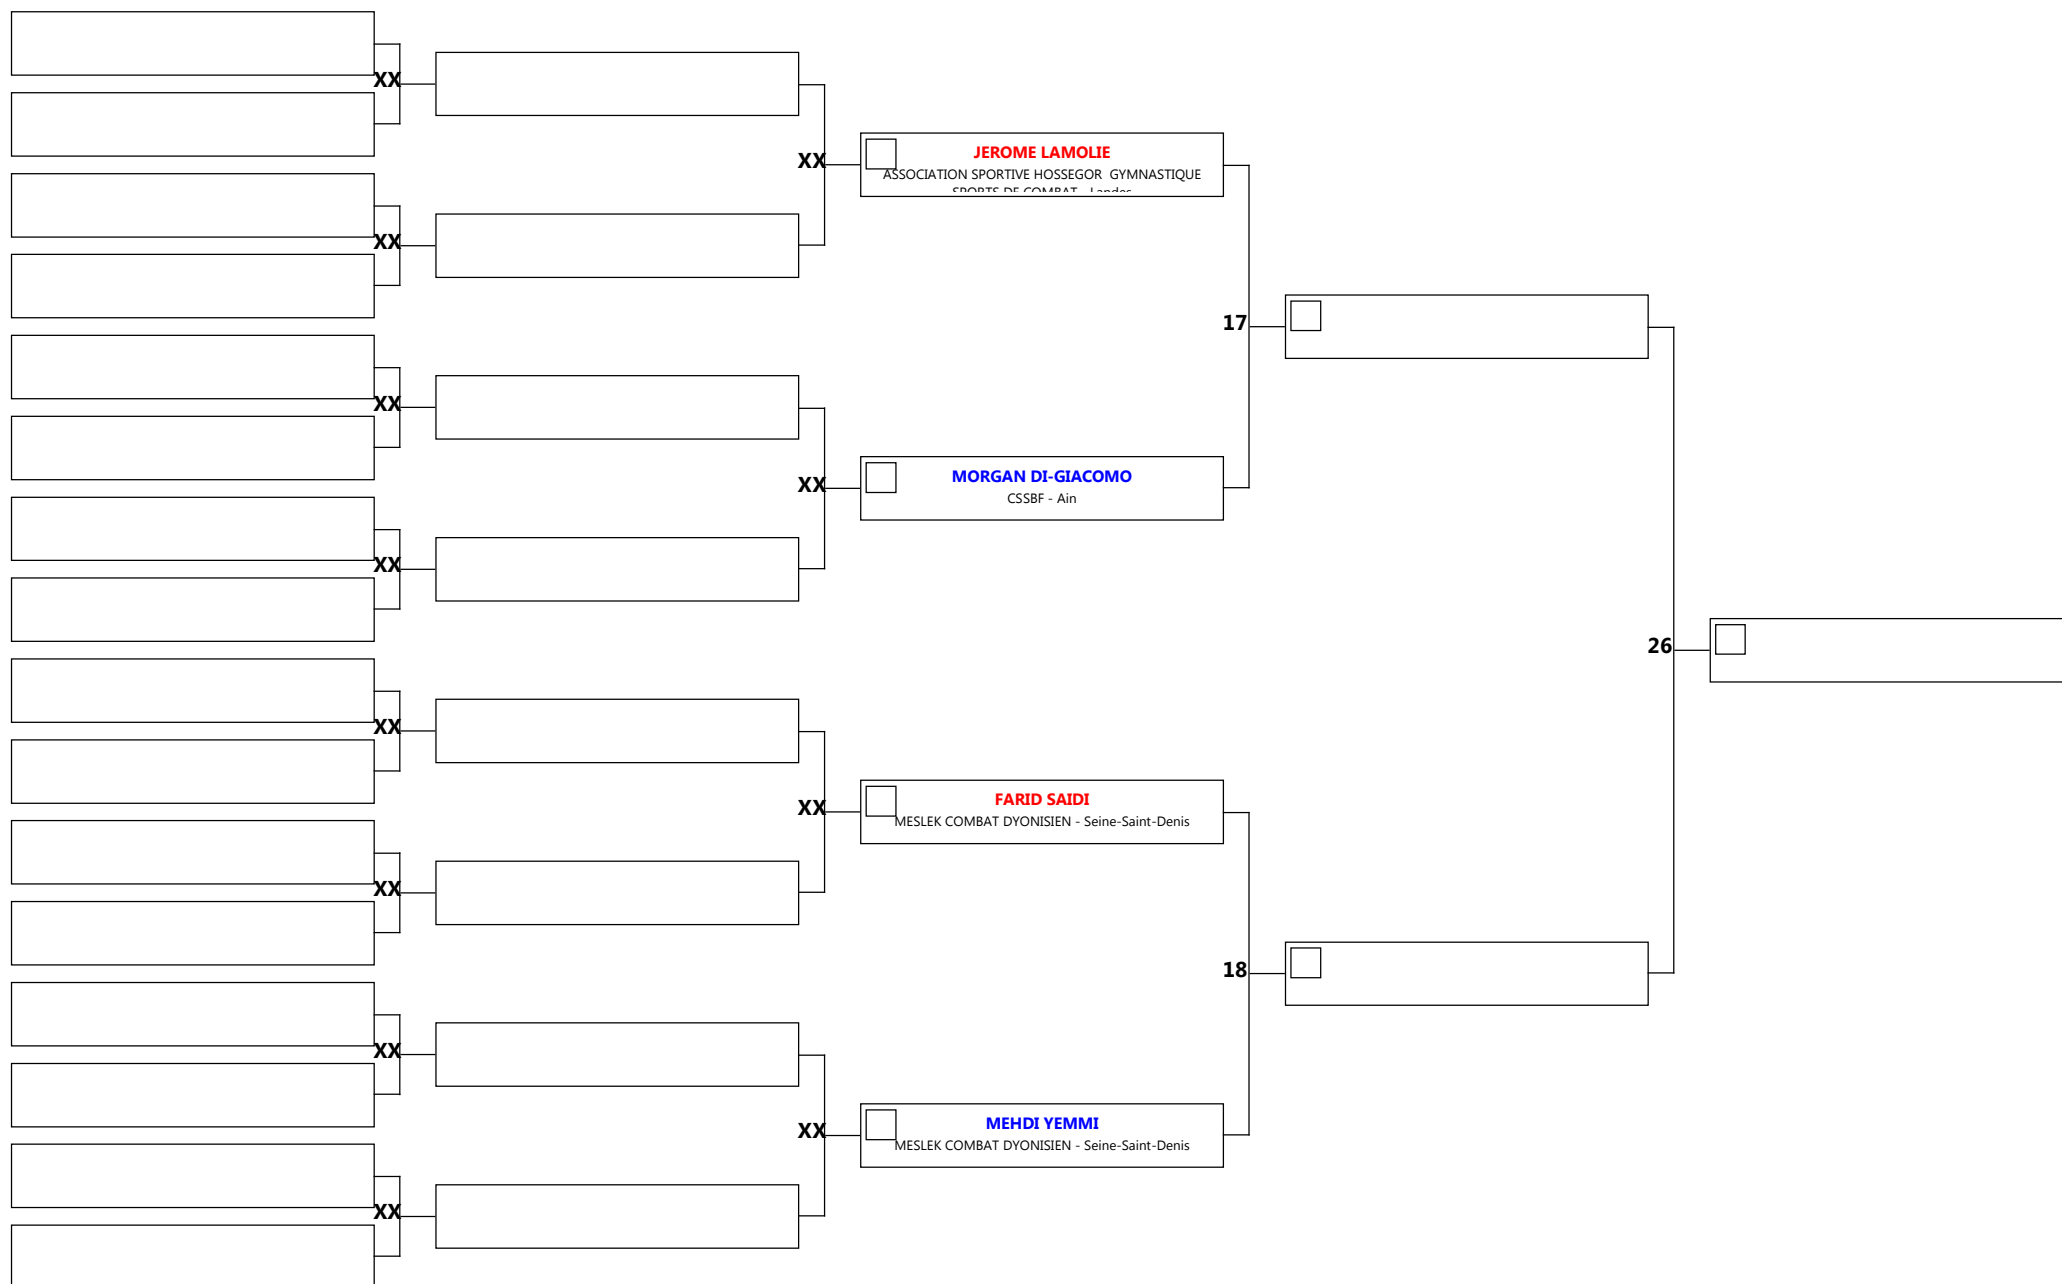

Open de France K1 Rules Light, Kick Light, Light C

Code: 0504   Discipline: KL senior 19/40 m -84

Aire: 2   Athlète/s: 4   N° A/C: 3