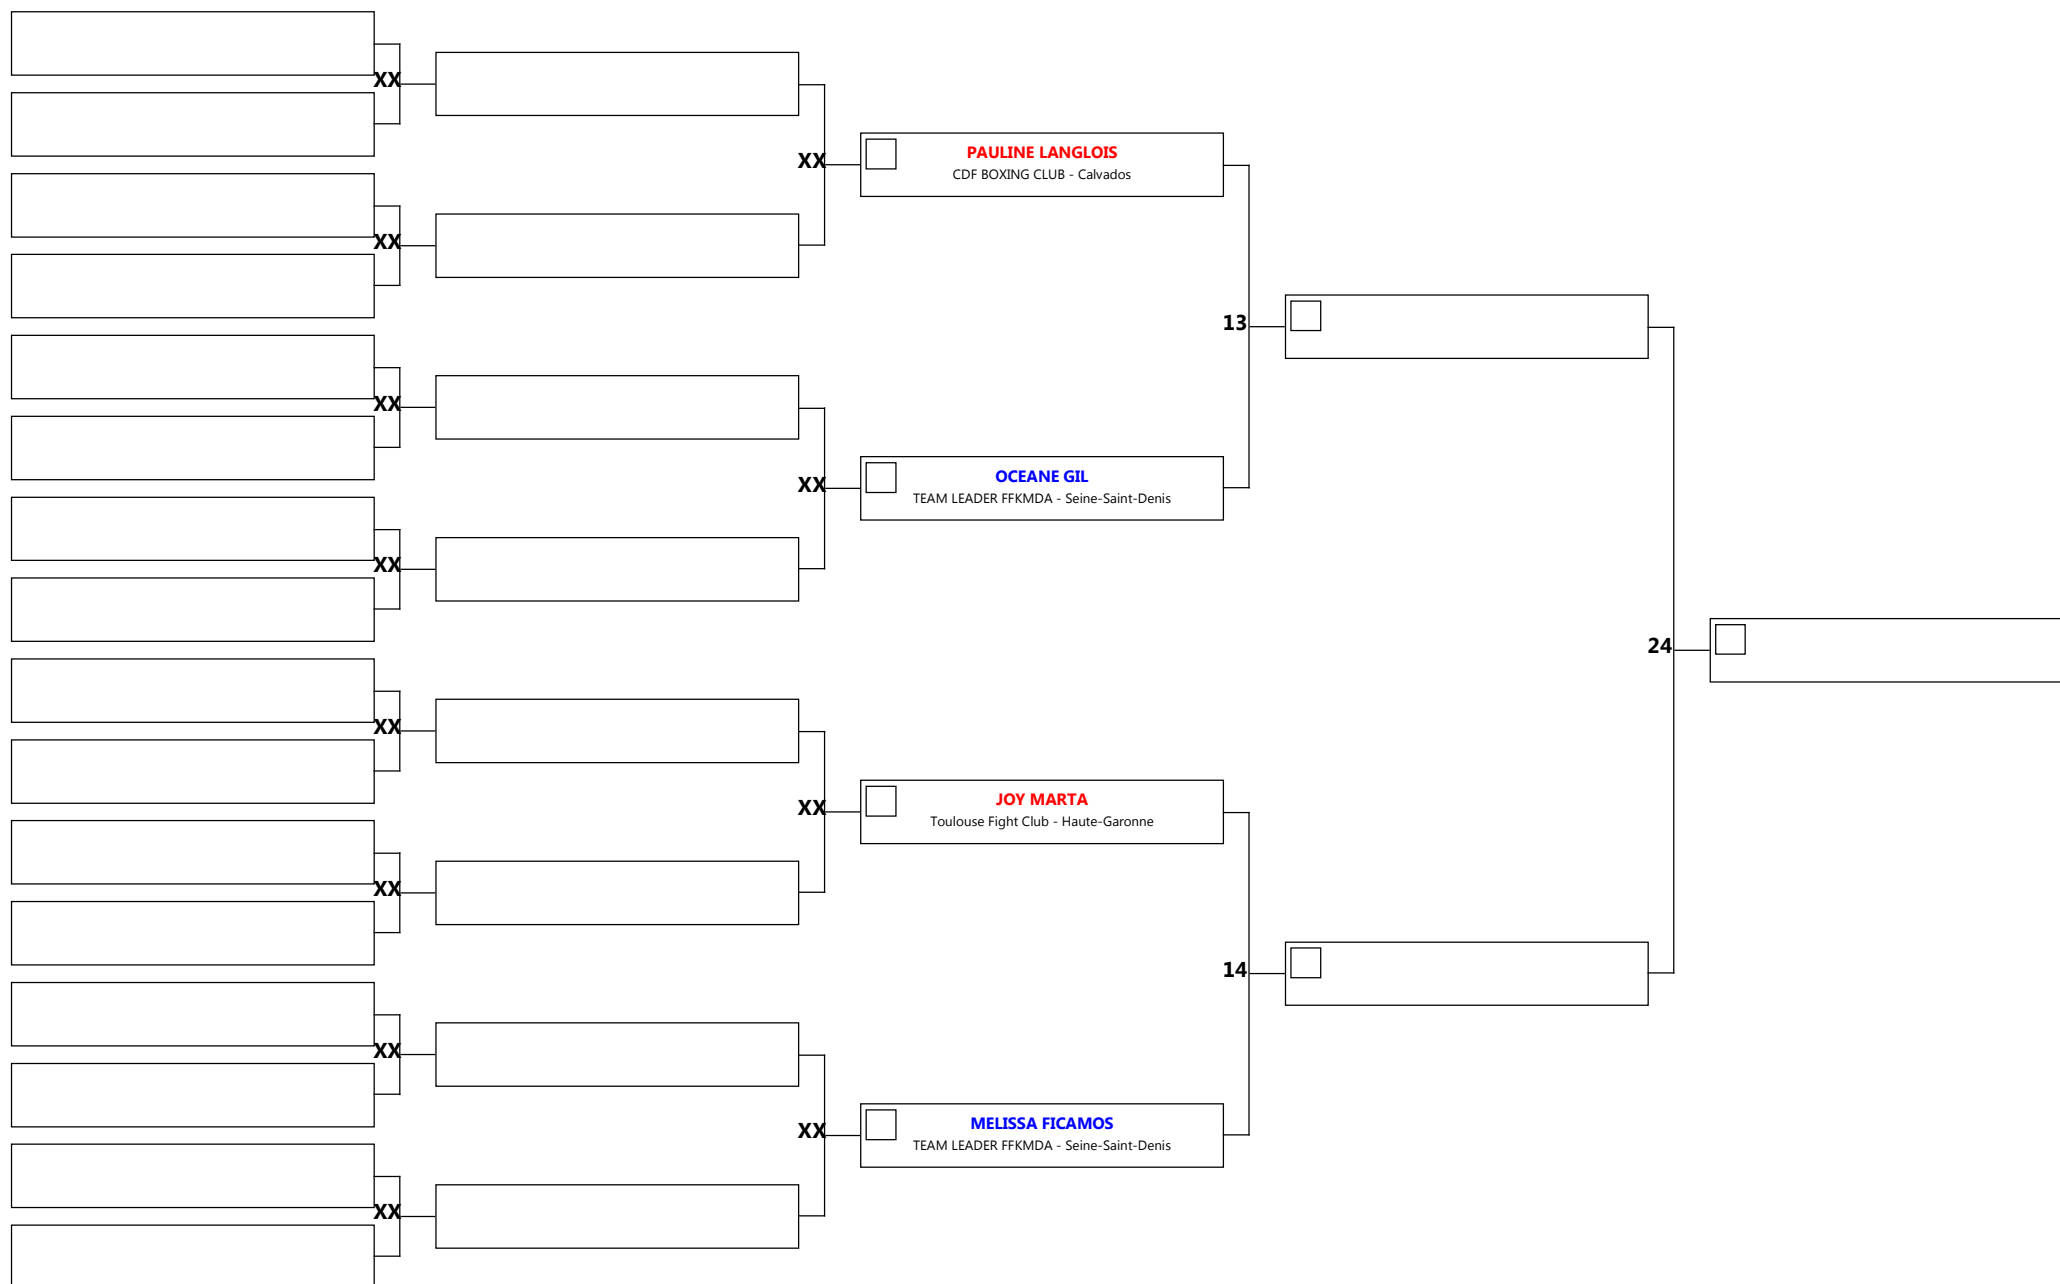

Open de France K1 Rules Light, Kick Light, Light C

Code: 0488   Discipline: KL senior 19/40 f -55

Aire: 2   Athlète/s: 4   N° A/C: 3