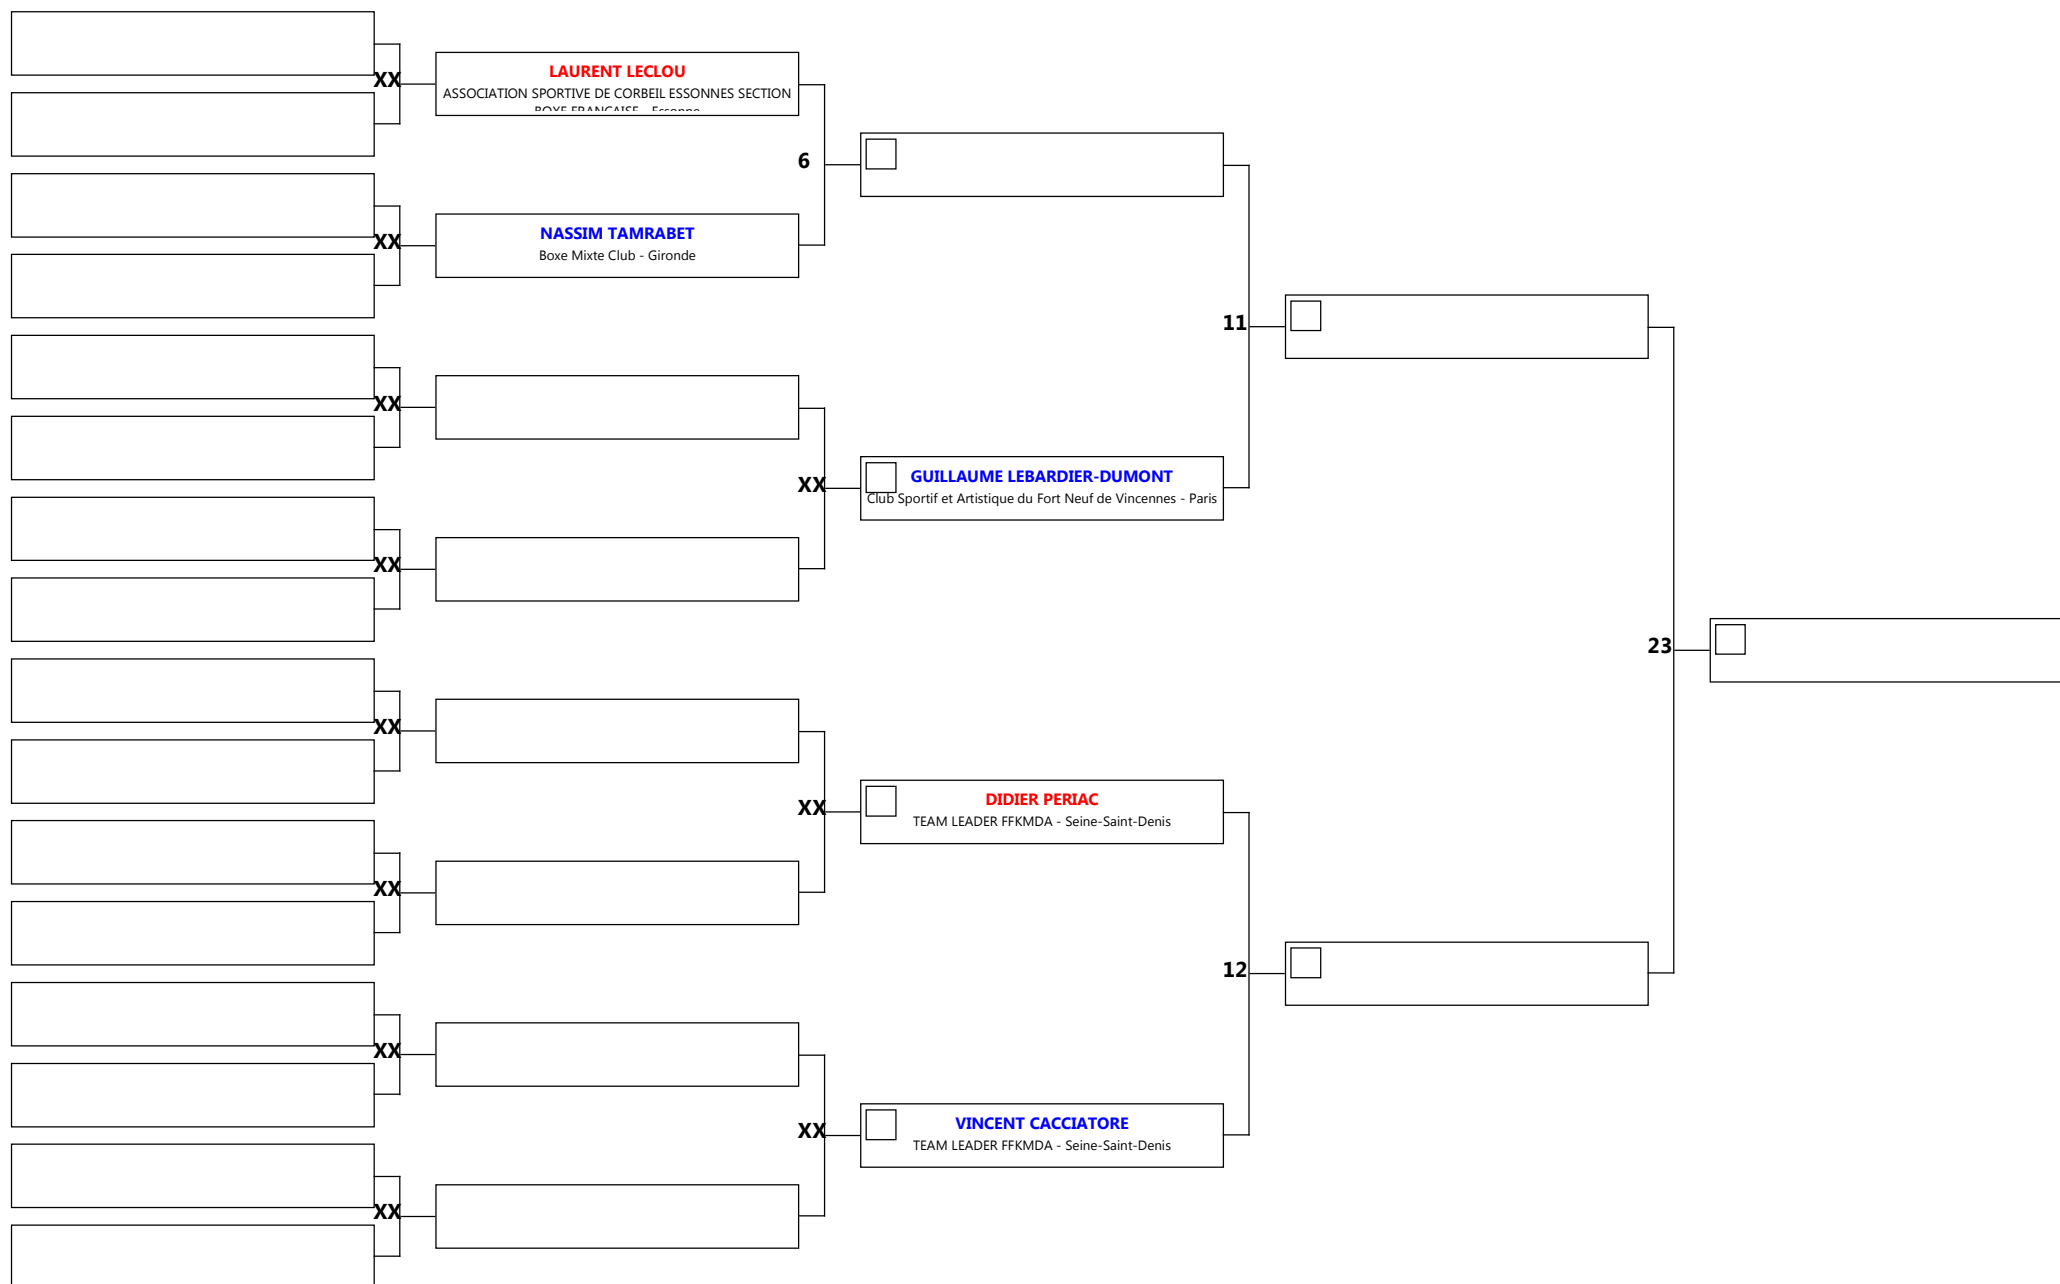

Open de France K1 Rules Light, Kick Light, Light C

Code: 0502   Discipline: KL senior 19/40 m -74

Aire: 2   Athlète/s: 5   N° A/C: 4