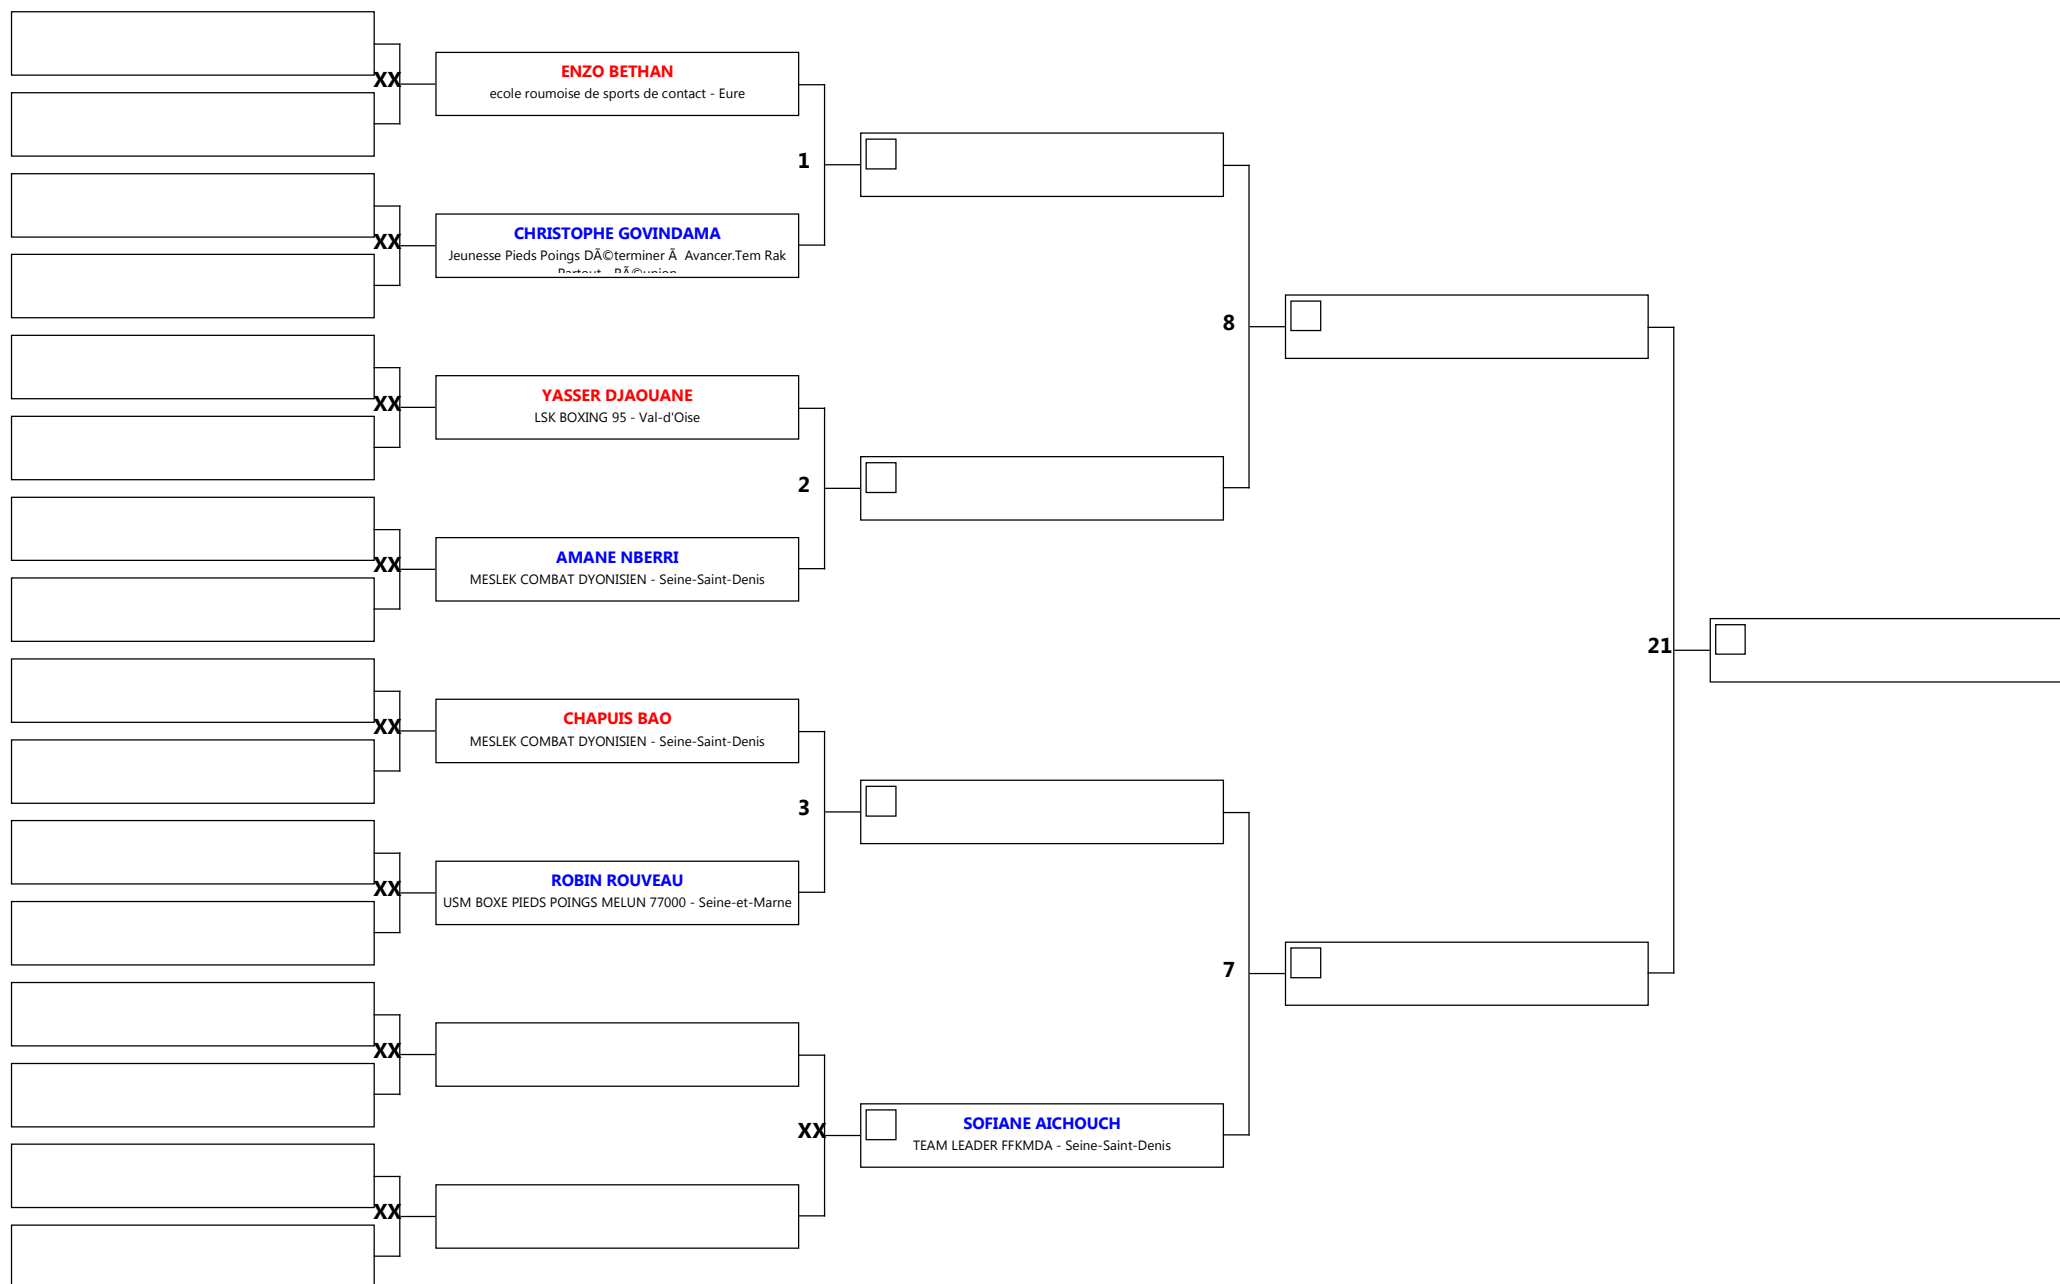

# Open de France K1 Rules Light, Kick Light, Light C

Code: 0500 Discipline: KL senior 19/40 m -63

Aire: 2 Athlète/s: 7 N° A/C: 6