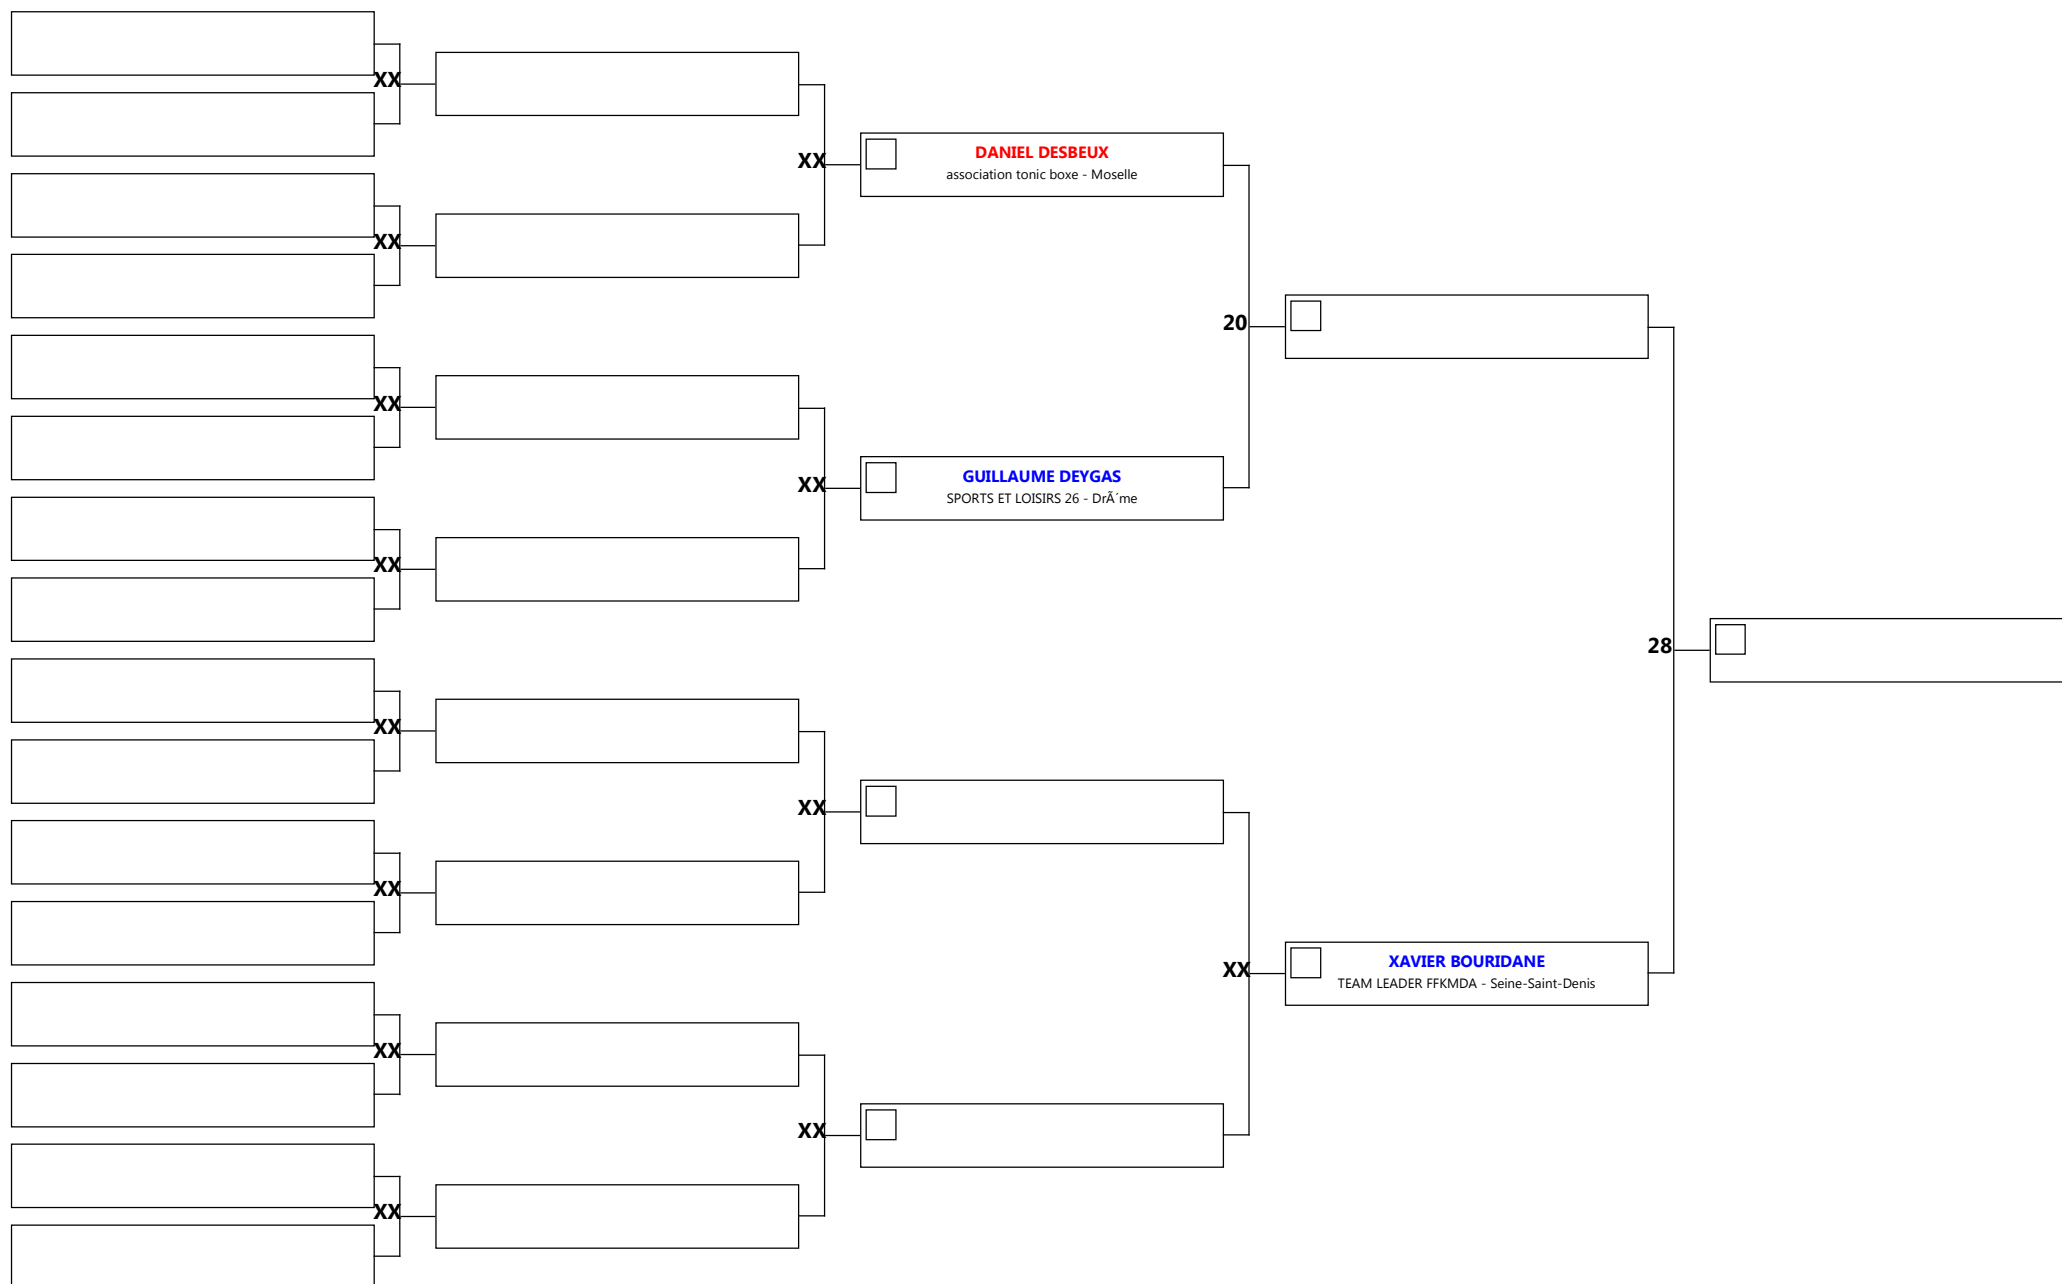

Open de France K1 Rules Light, Kick Light, Light C

Code: 0511   Discipline: KL veteran 41/50 m -74

Aire: 2   Athlète/s: 3   N° A/C: 2