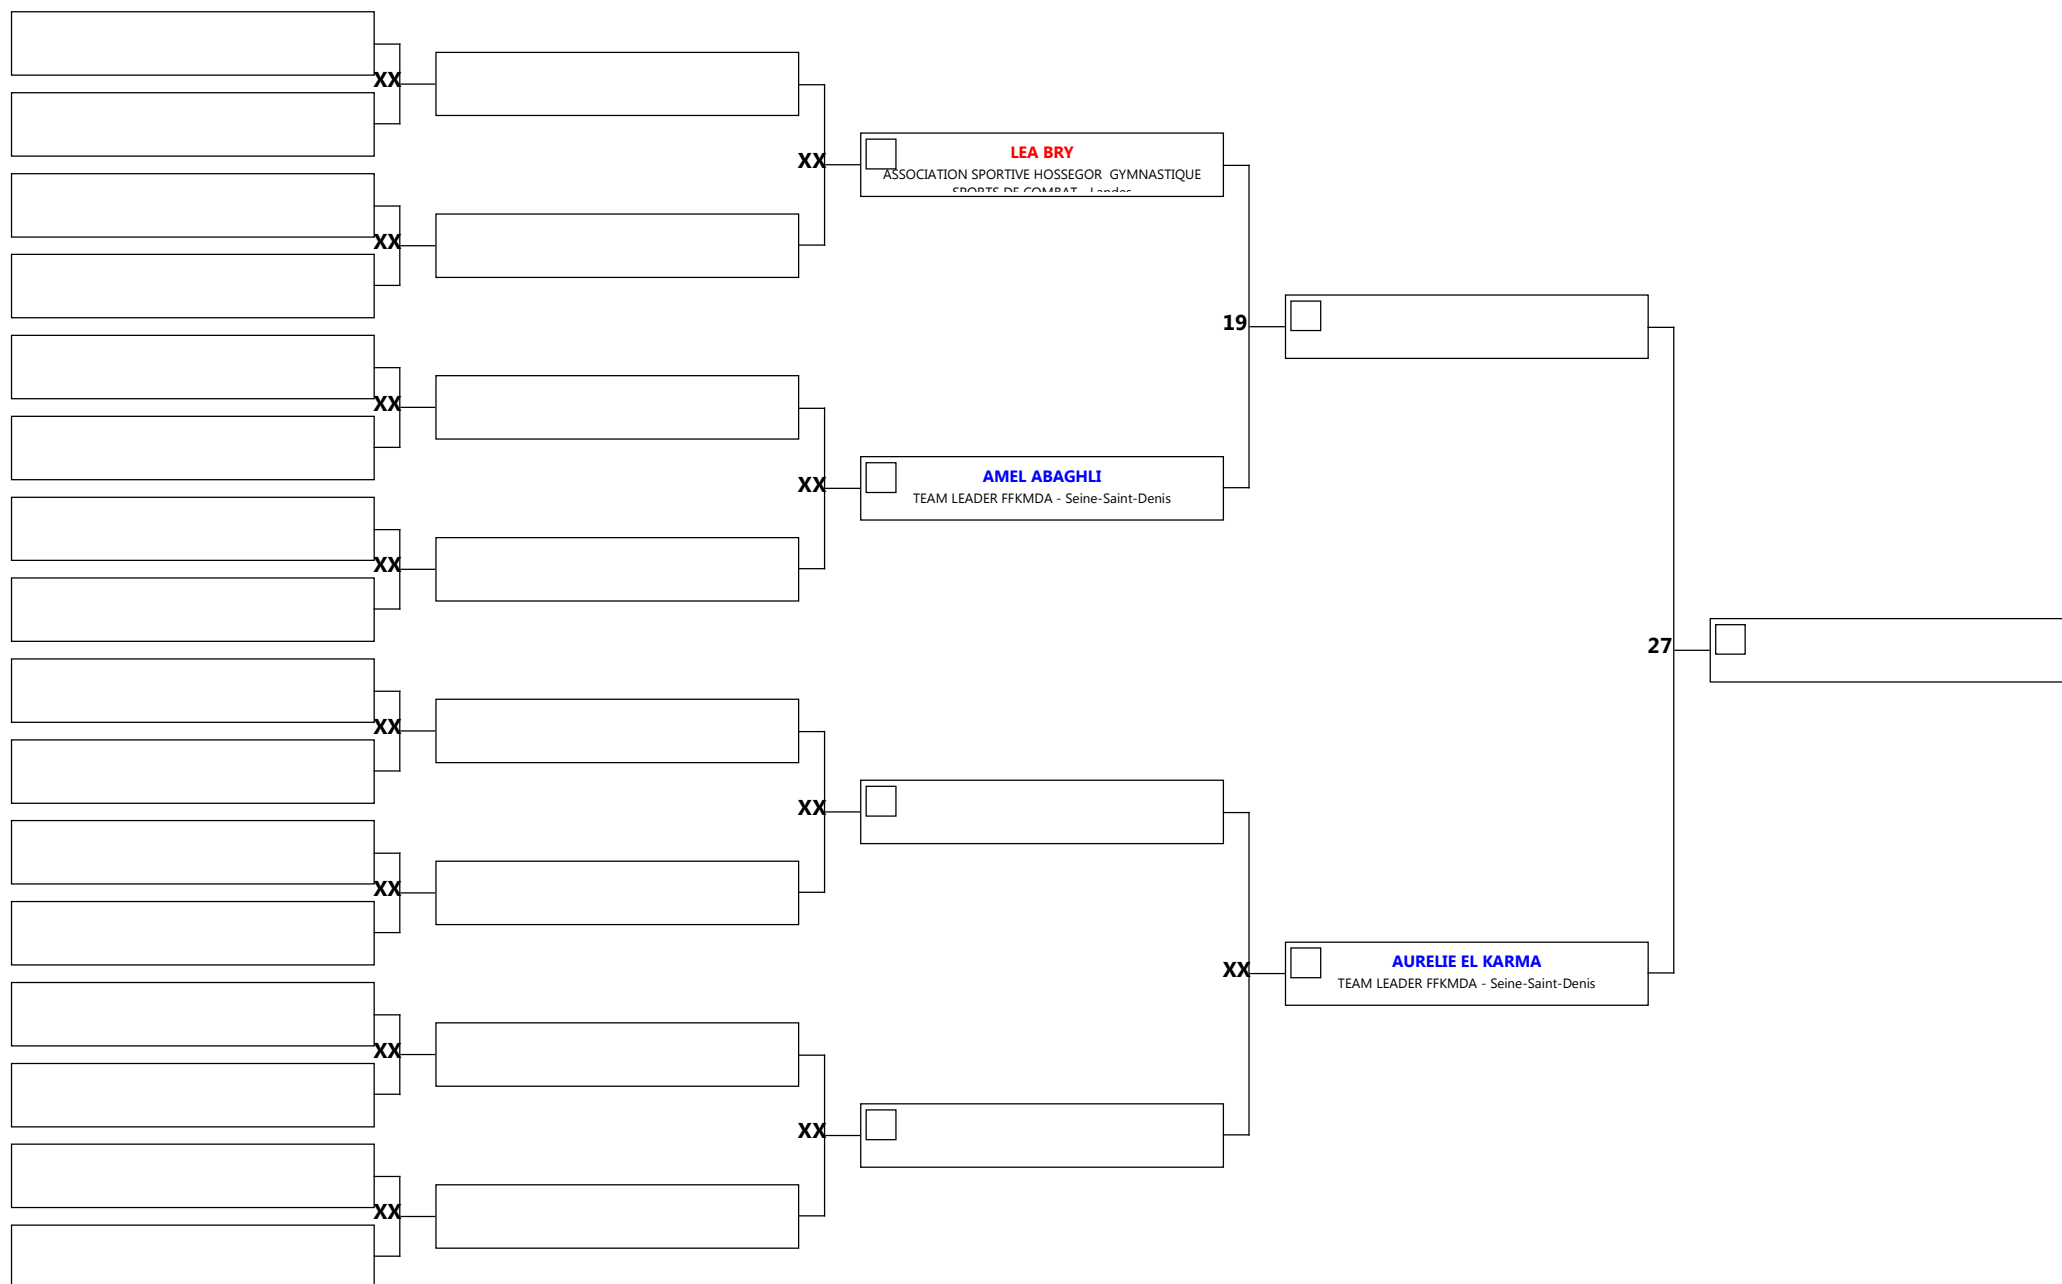

Open de France K1 Rules Light, Kick Light, Light C

Code: 0489   Discipline: KL senior 19/40 f -60

Aire: 2   Athlète/s: 3   N° A/C: 2