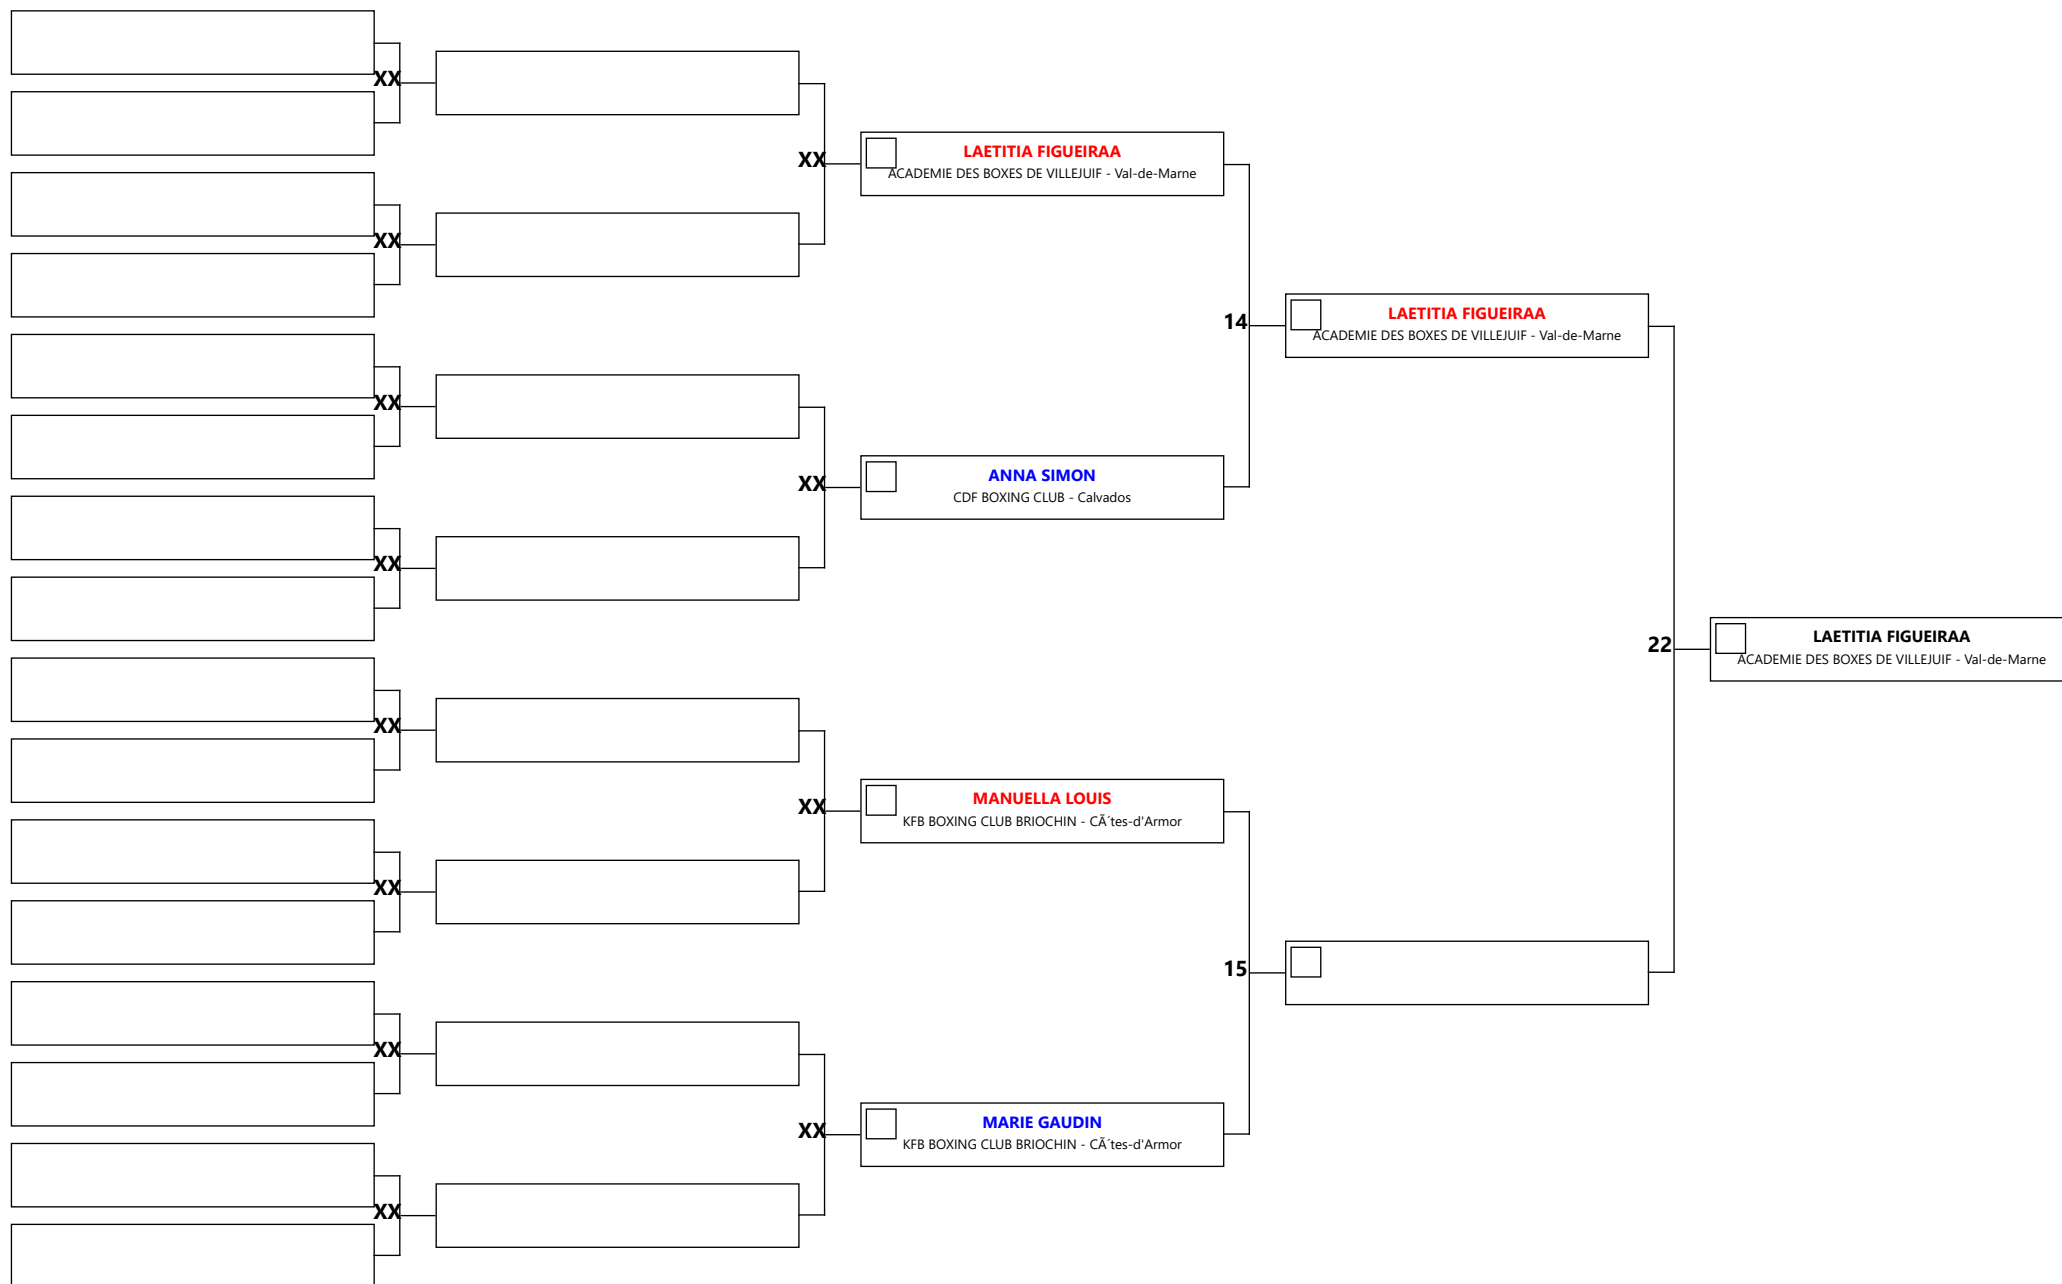

Open de France KL 2021

Code: 0472   Discipline: KL junior 16/17 f -60

Aire: 4   Athlète/s: 4   N° A/C: 3