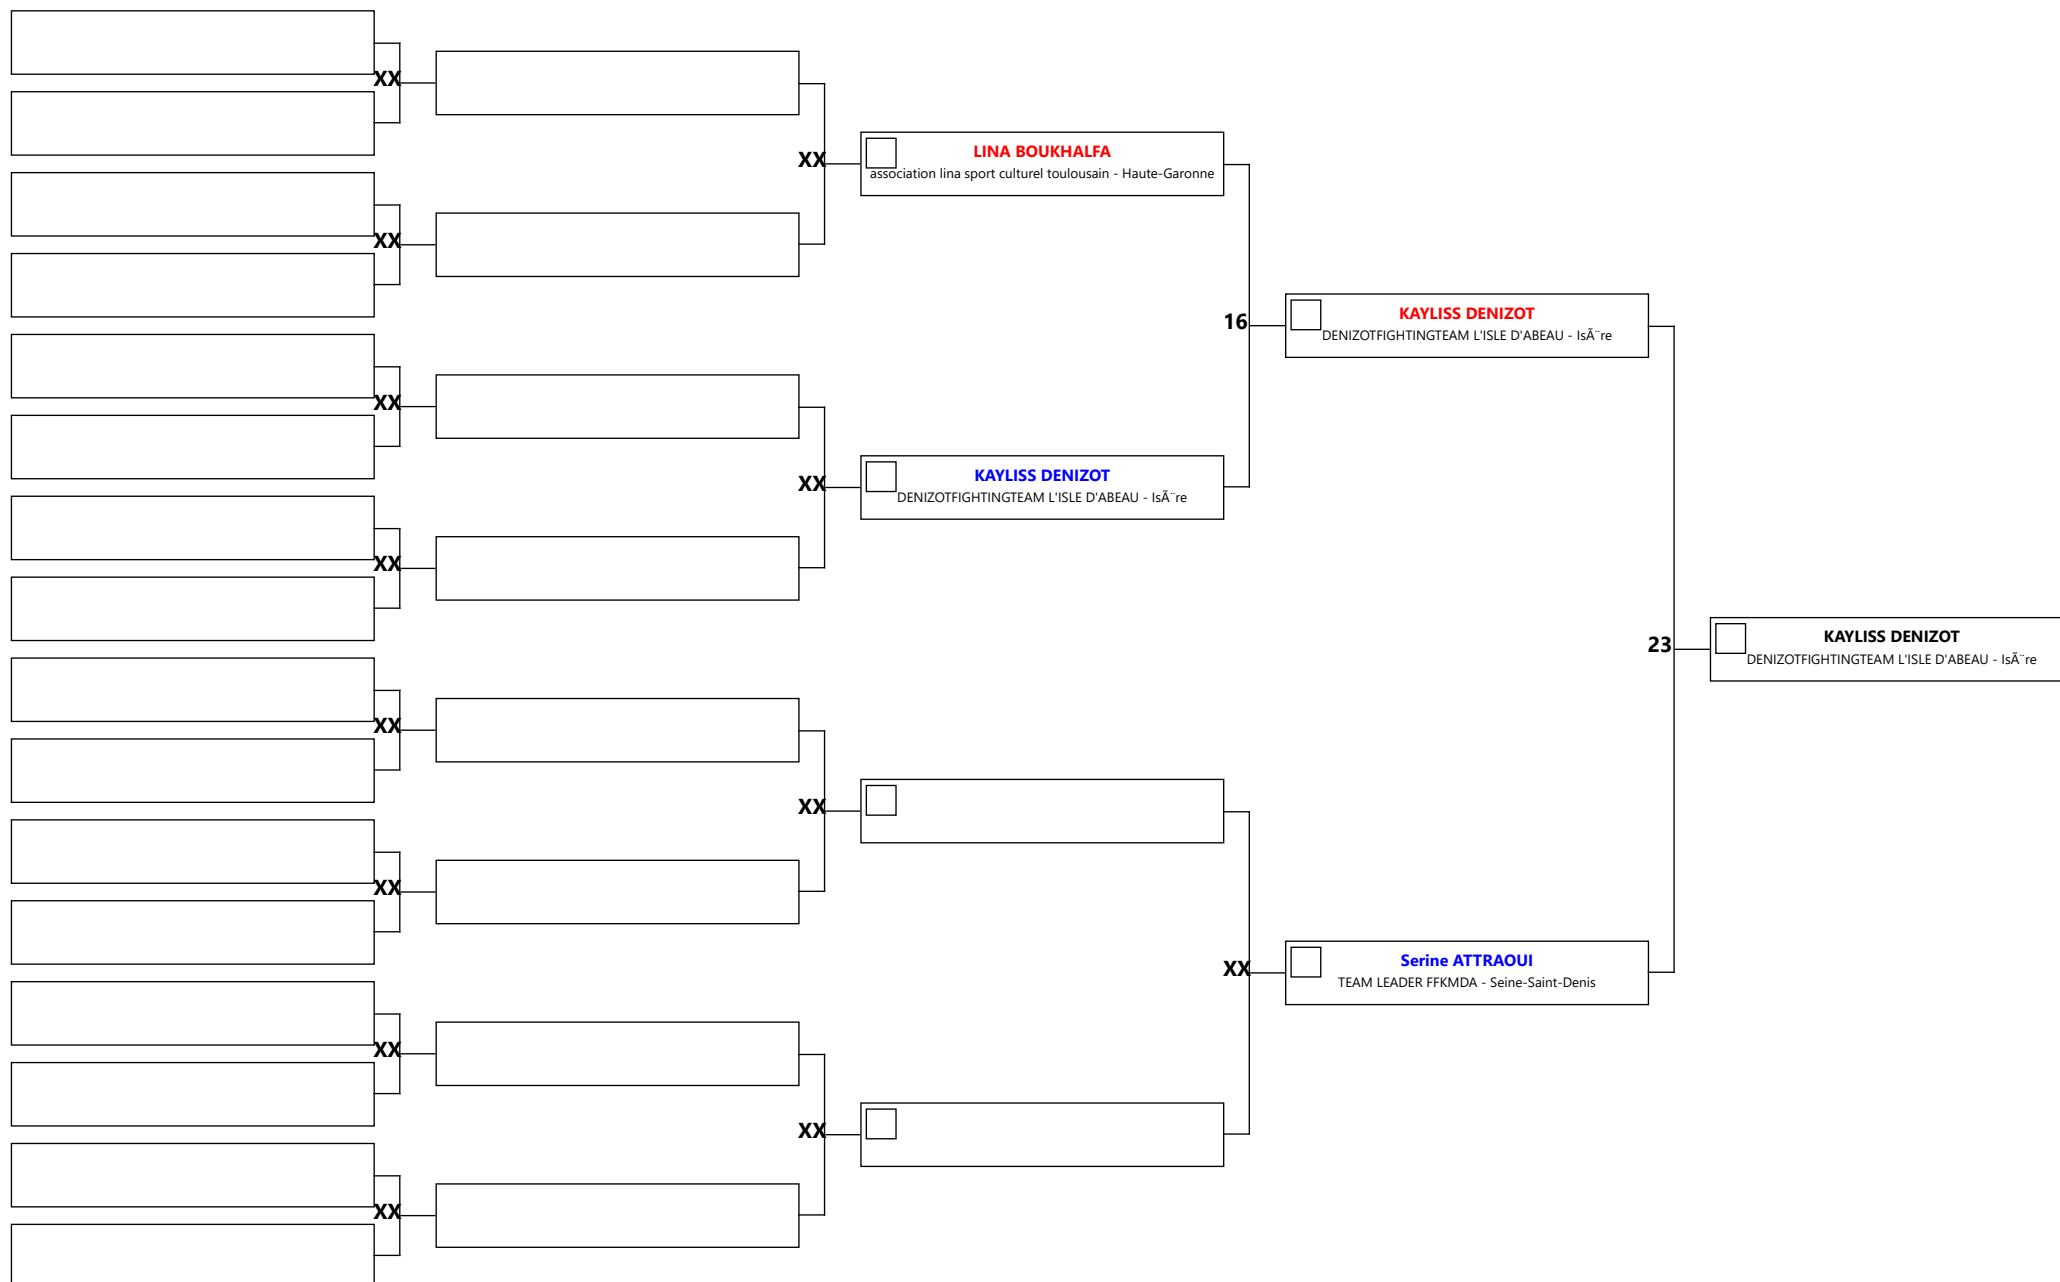

Open de France KL 2021

Code: 0453   Discipline: KL cadette 14/15 f -46

Aire: 4   Athlète/s: 3   N° A/C: 2